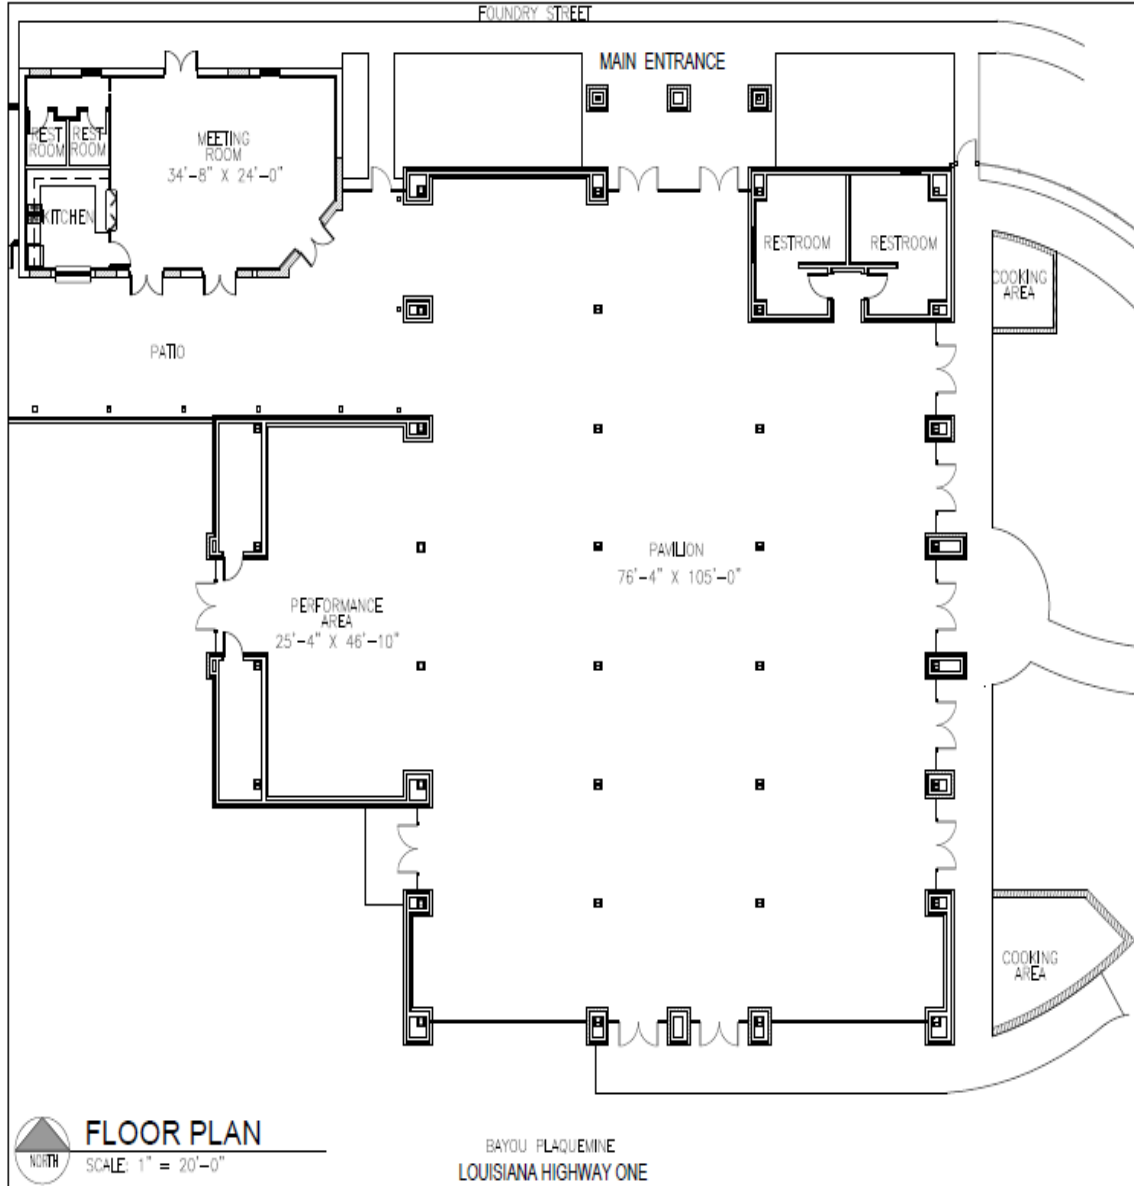

↑
North

57845 FOUNDRY STREET

Bayou LaPlaquemine Waterfront Park ■ Main Pavilion and Meeting Room

VENDOR'S LAYOUT

(Physical Address)
57845 Foundry Street
Plaquemine, LA 70764
Telephone: 225.687.3116
Website: www.plaquemine.org

(Mailing Address)
P.O. Box 675
Plaquemine, LA 70765
Fax: 225.687.1194

Meeting Room	34' x 24'	Maximum Capacity: 50 persons
Performance Area	25' x 46'	
Main Pavilion Area	76' x 105'	Maximum Capacity: 1,345 persons
Total Main Pavilion Area	10,000 square feet	
Electrical outlets available at each column post; Outdoor cooking areas includes grilling pits and seafood boiling area		